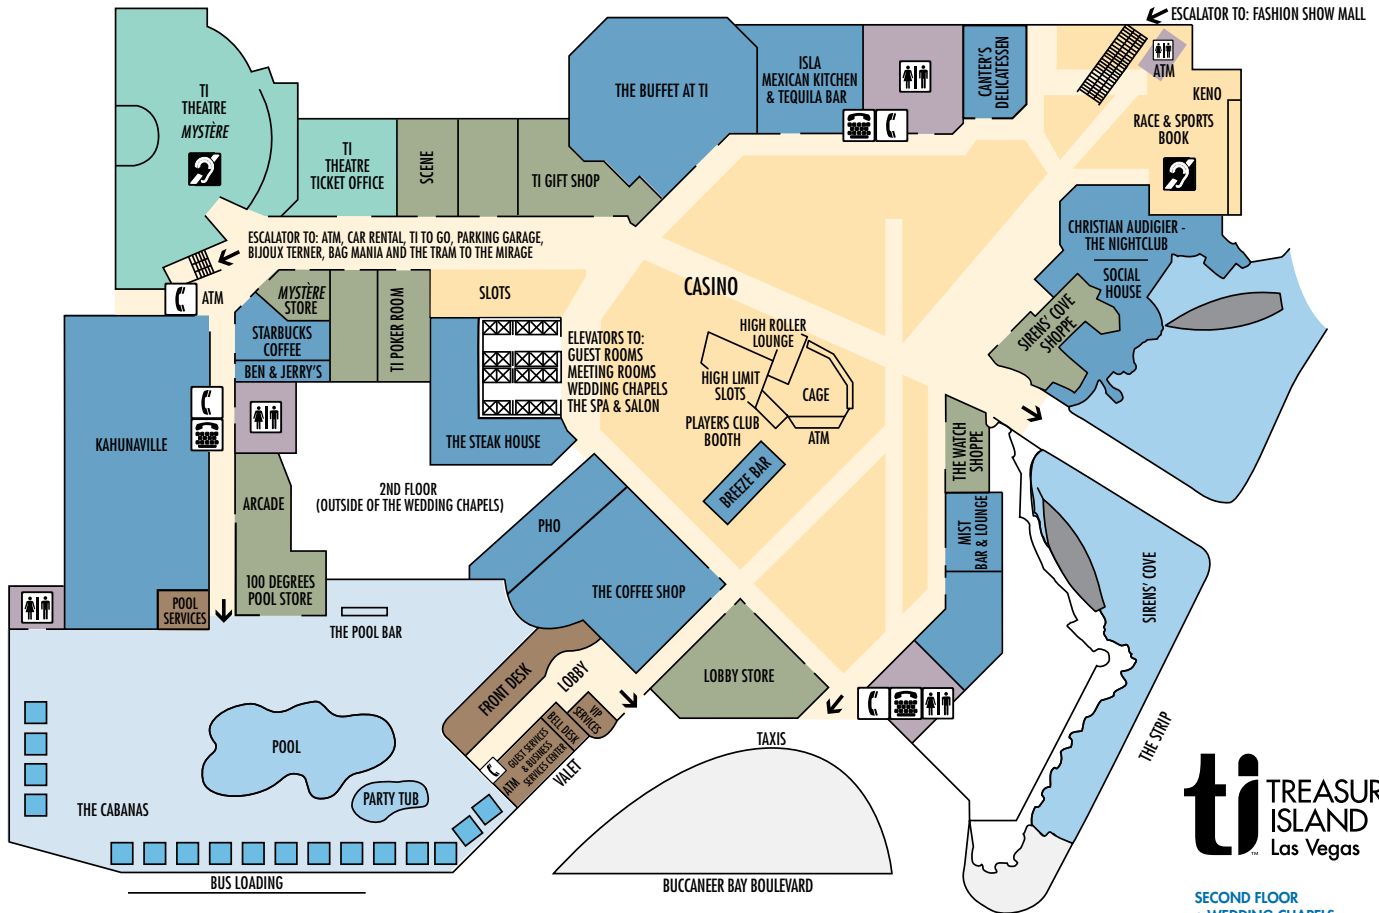

NAVIGATION

TREASURE ISLAND
Las Vegas

treasureisland.com

- SECOND FLOOR**
- WEDDING CHAPELS
 - BALLROOM & MEETING FACILITIES

- THIRD FLOOR**
- WET - THE SPA & SALON AT TI

- VOLUME CONTROL HANDSETS LOCATED AT ALL TELEPHONE BANKS

- ALL RESTROOMS AND TELEPHONE BANKS ARE WHEELCHAIR ACCESSIBLE

CASINO LEVEL

- SIRENS' COVE
- RESTAURANTS, LOUNGES AND BARS
- CASINO, RACE AND SPORTS
- THE SHOWROOM/MYSTÈRE
- FRONT DESK (CHECK-IN)
- RESTROOMS
- SHOPS & BOUTIQUES